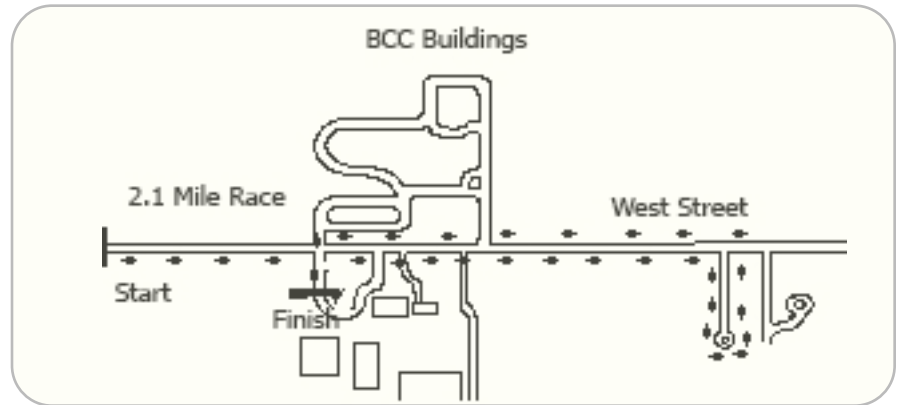

Race Maps

2009 Women's Running Race
Race Coordinators
P.O. Box 232
West Stockbridge, MA 01266