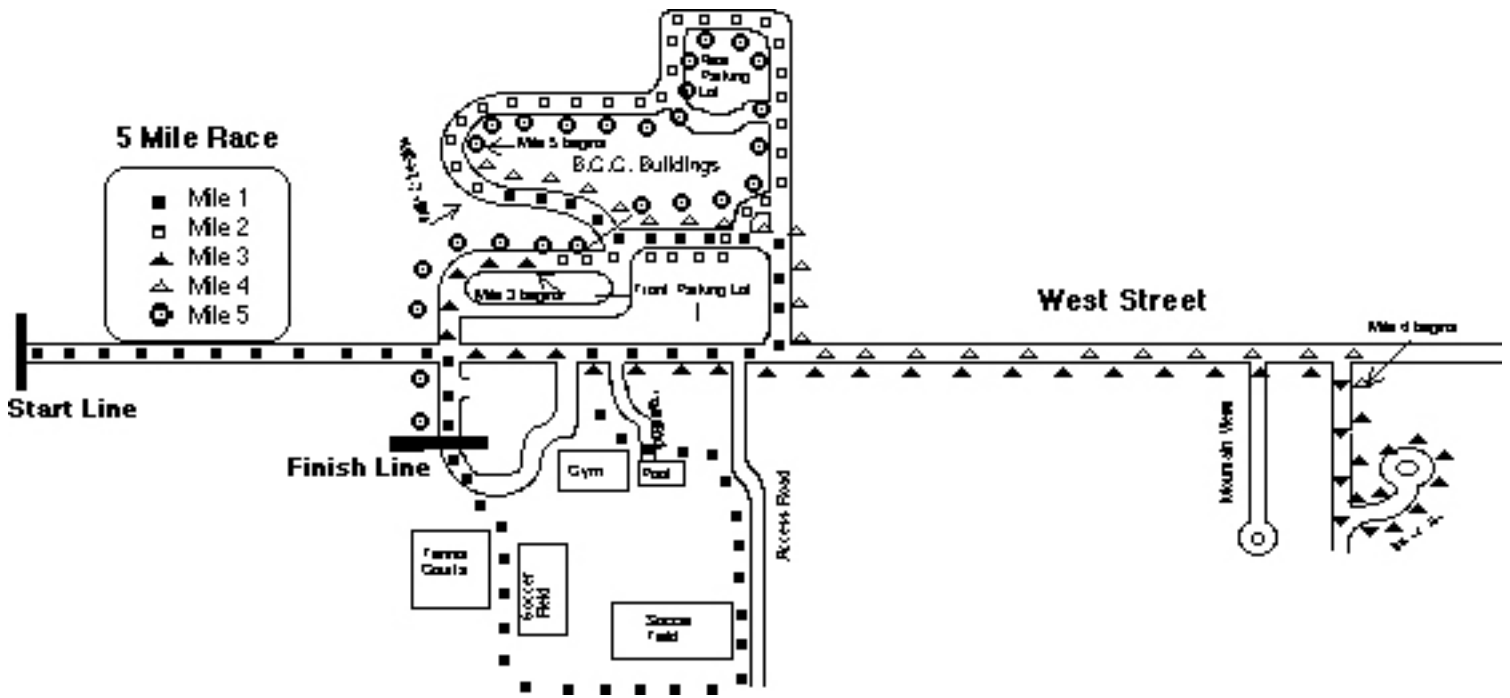

Race Maps

2009 Women's Running Race
Race Coordinators
P.O. Box 232
West Stockbridge, MA 01266