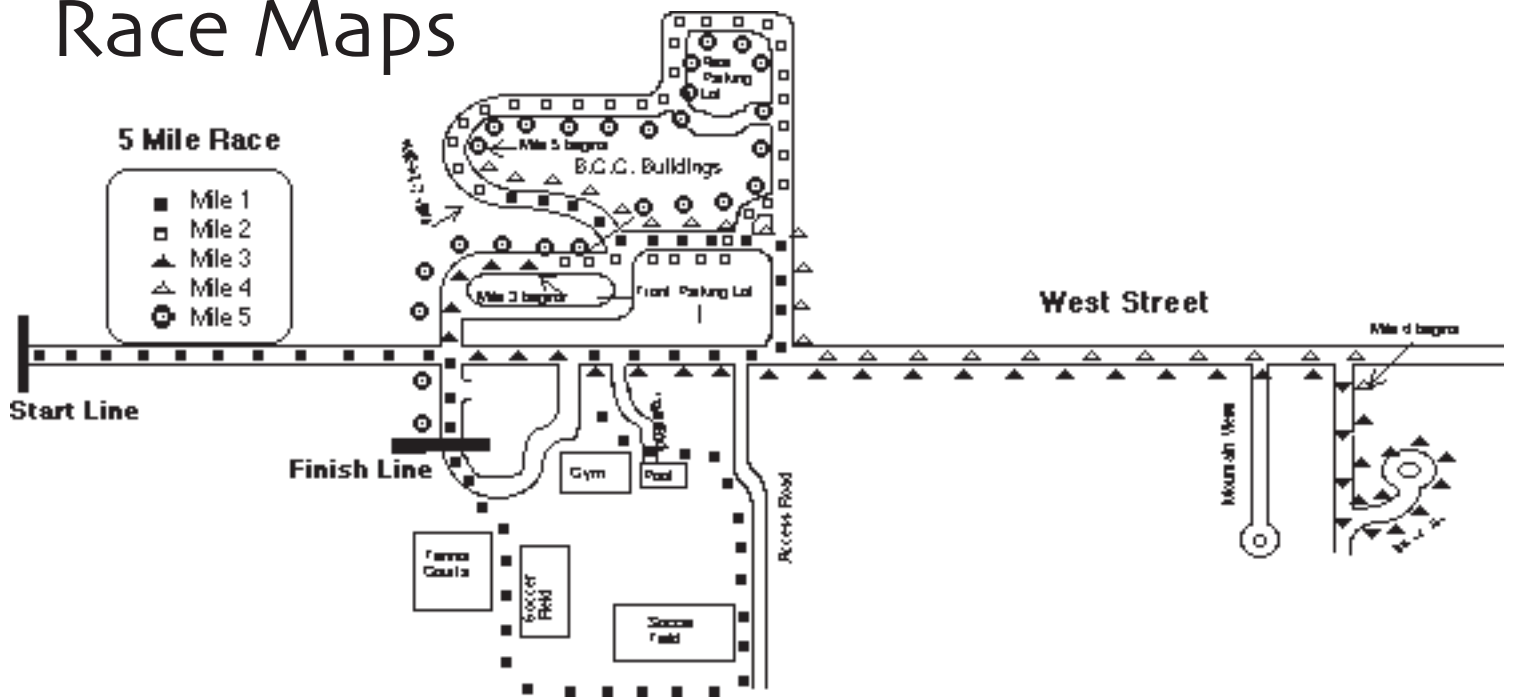

Race Maps

2008 Women's Running Race

c/o Race Coordinators
 P.O. Box 232
 W. Stockbridge, MA 01266