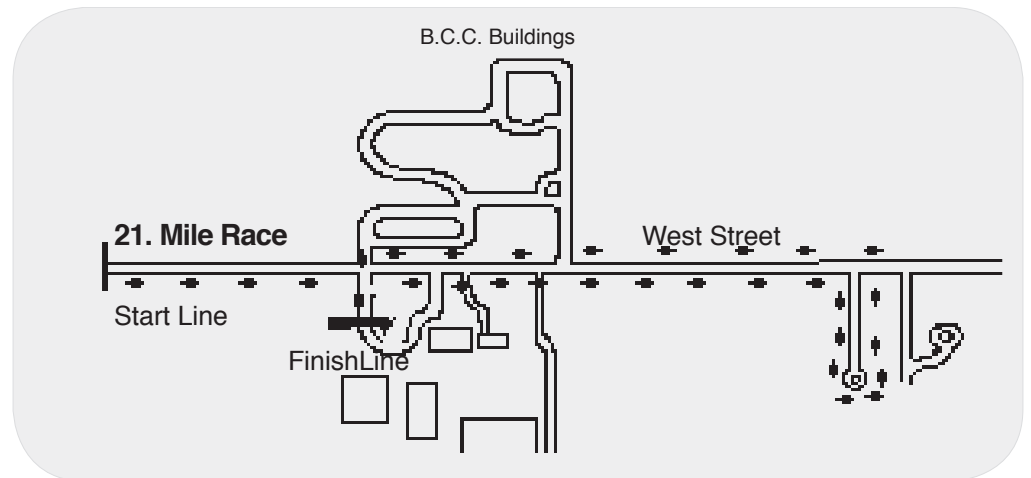

Race Maps

2008 Women's Running Race

c/o Race Coordinators
 P.O. Box 232
 W. Stockbridge, MA 01266